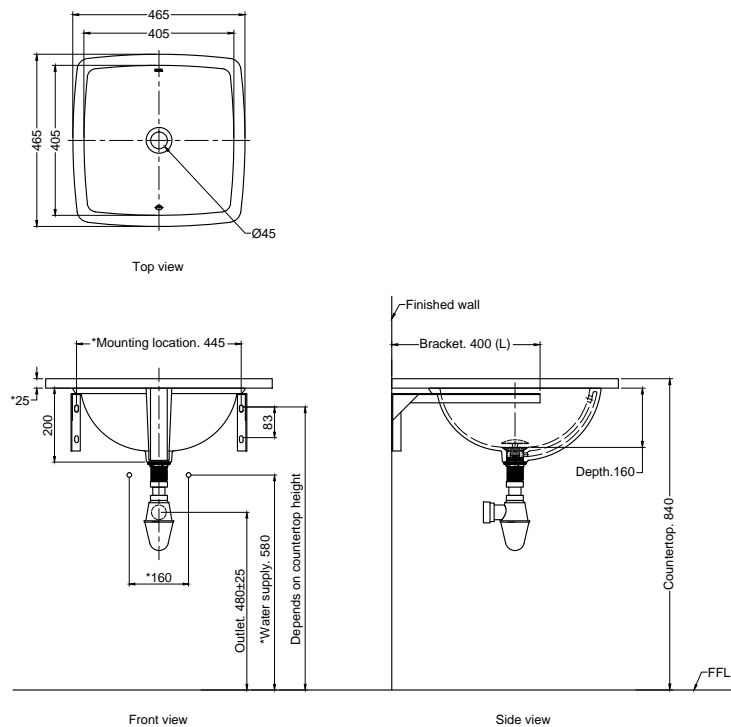

Lavatory, Undercounter

PRODUCT FEATURES

- High gloss surface finishing
- Easy to clean surface profile

PRODUCT SPECIFICATIONS

- Dimensions : 465(L) x 465(W) x 200(H)mm
- Material : Vitreous China

TECHNICAL DRAWING

(*)Denotes recommended value.
All dimension in mm.

DISCLAIMER : While every effort has been made to ensure factual accuracy, the information presented is subject to changes due to requirements in different sites, markets and / or countries. Rigel reserves the right to make the necessary amendments at any time without prior notice.